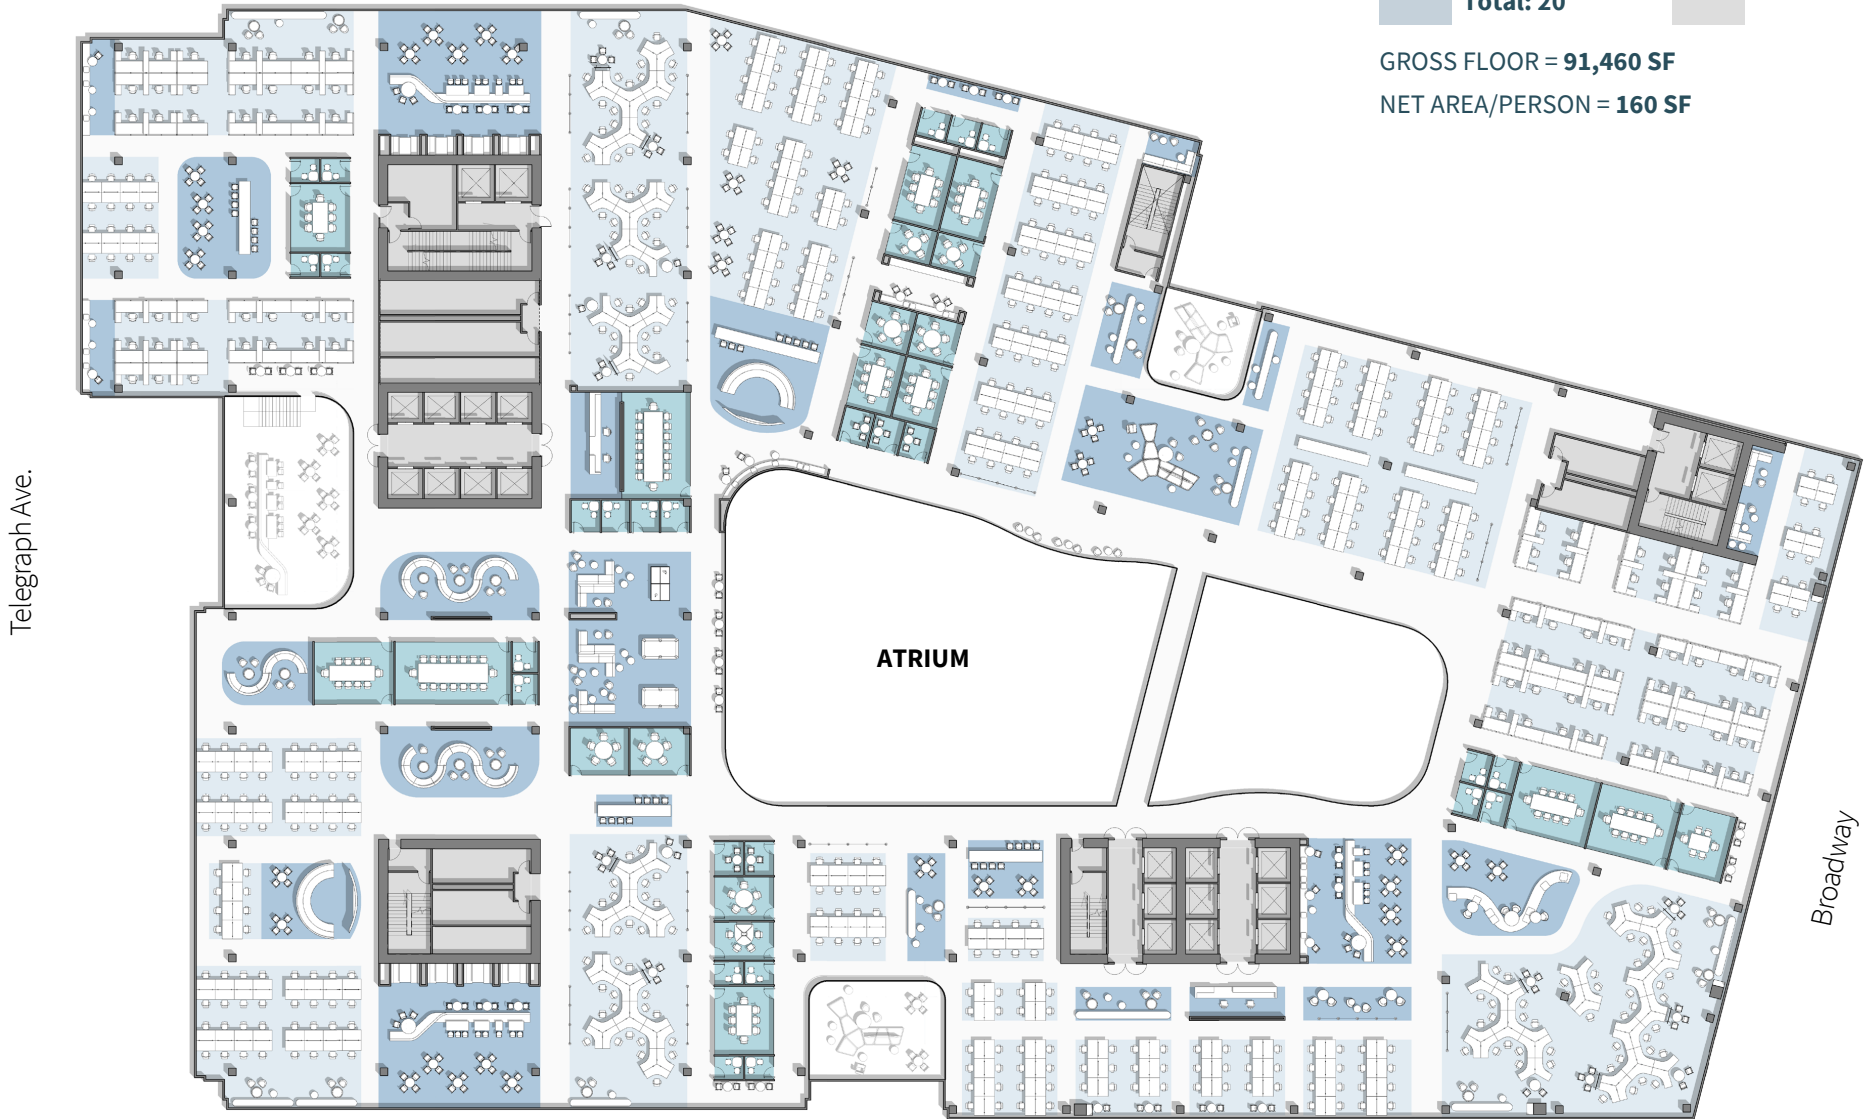

Workspace: Lower Floor

OPEN OFFICE

4' x 6' WKST: 82
 30" x 60" WKST: 364
 120° WKST: 122

Total: 568

MEETING ROOMS

2-3 Person: 26
 4-6 Person: 9
 8-10 Person: 9
 12-20 Person: 2

Total: 46

COLLABORATION

Total: 20

BUILDING CORE

GROSS FLOOR = **91,460 SF**

NET AREA/PERSON = **160 SF**

Telegraph Ave.

ATRIUM

Broadway

21st St.