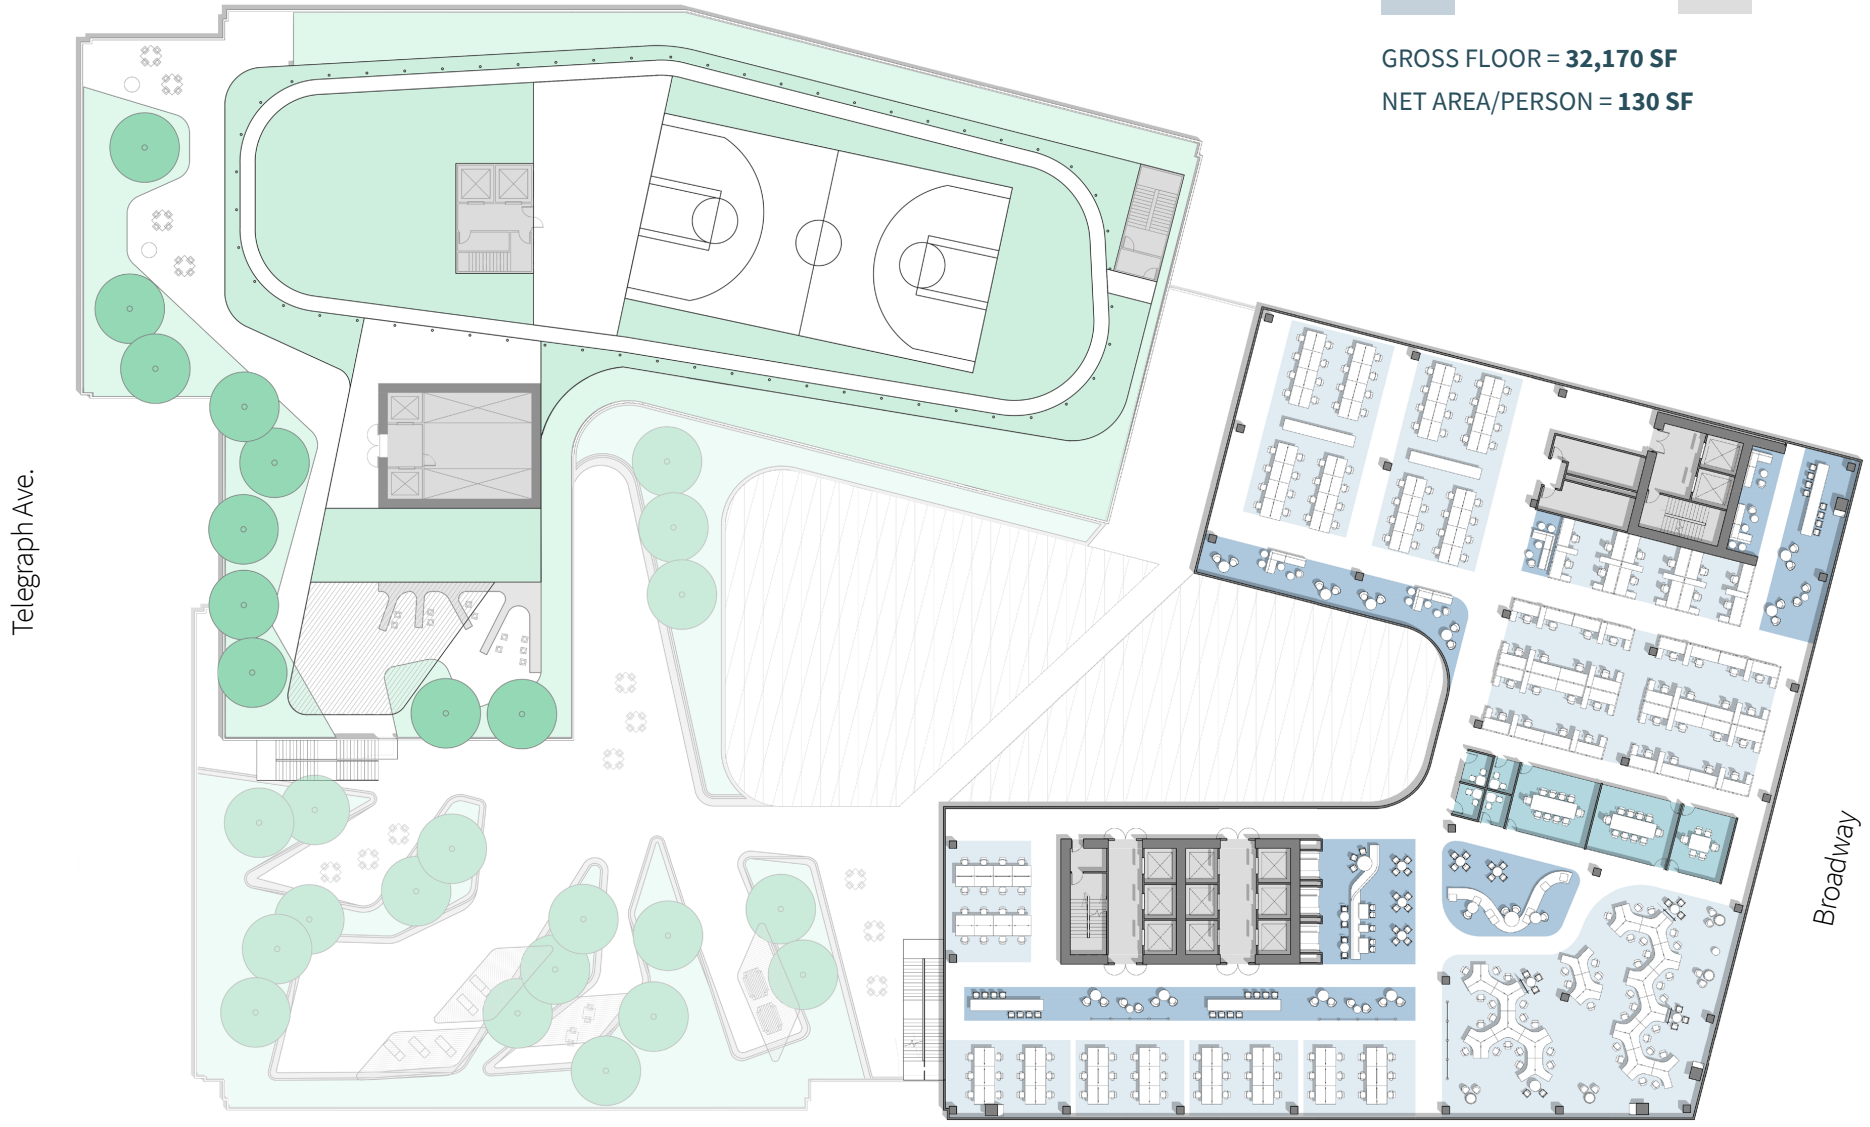

Workspace: High Floor

| | |
|----------------------|----------------------|
| OPEN OFFICE | MEETING ROOMS |
| 4' x 6' WKST: 44 | 2-3 Person: 4 |
| 30" x 60" WKST: 128 | 4-6 Person: 1 |
| 120° WKST: 45 | 8-10 Person: 2 |
| Total: 217 | Total: 7 |
| COLLABORATION | BUILDING CORE |
| Total: 7 | |

GROSS FLOOR = **32,170 SF**
 NET AREA/PERSON = **130 SF**

Telegraph Ave.

Broadway

21st St.